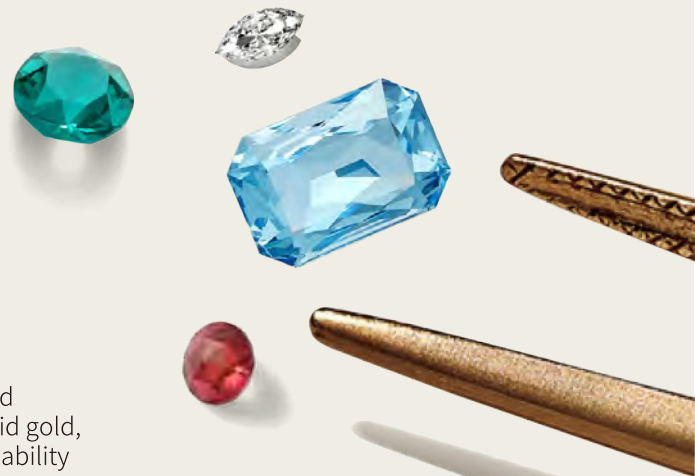

VNNM05454-14G-LRU-W
Ruby

VNNM05444-14G-LAQ-W
Aquamarine

VNNM05446-14G-LEM-W
Emerald

VBBM05452-14G-CT-W
Citrine

VBBM05450-14G-LN-W
Olivine (Peridot)

VBBM05453-14G-GN-W
Garnet

VBBM05449-14G-LSA-W
Sapphire

VBBM05447-14G-LDA-W
Lab-Diamond

ZBBM05451-14G-MS-W
Moon Stone

GBIK0169-DA-G
Diamond

Sustainable Materials

Crafted with lab-grown colored
gemstones and diamonds in 14k solid gold,
reflecting modern values of sustainability
and ethical sourcing.

INNOVATIVE DIAMOND CUTTING

Precision cutting makes diamonds appear larger, maximizing brilliance and sparkle.

TWO-TONED MASTERY

14K solid gold pairs white gold with a complementary metal to enhance diamond radiance.