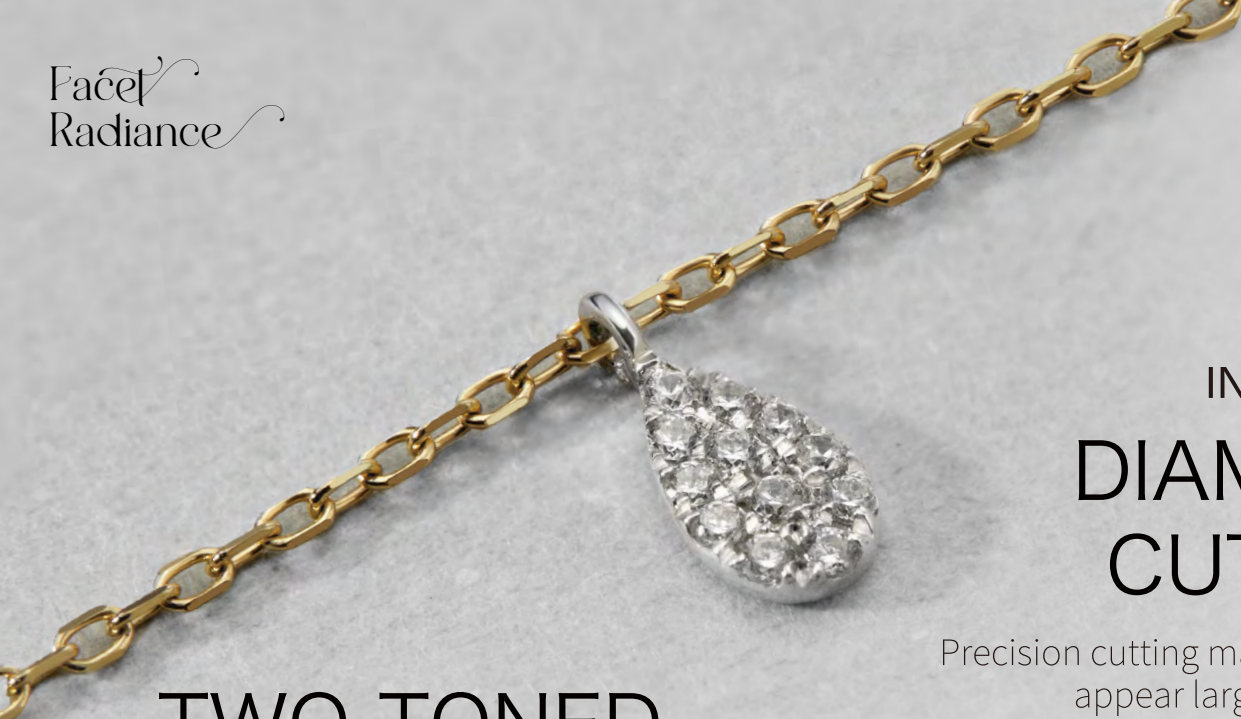

INNOVATIVE DIAMOND CUTTING

Precision cutting makes diamonds appear larger, maximizing brilliance and sparkle.

TWO-TONED MASTERY

14K solid gold pairs white gold with a complementary metal to enhance diamond radiance.